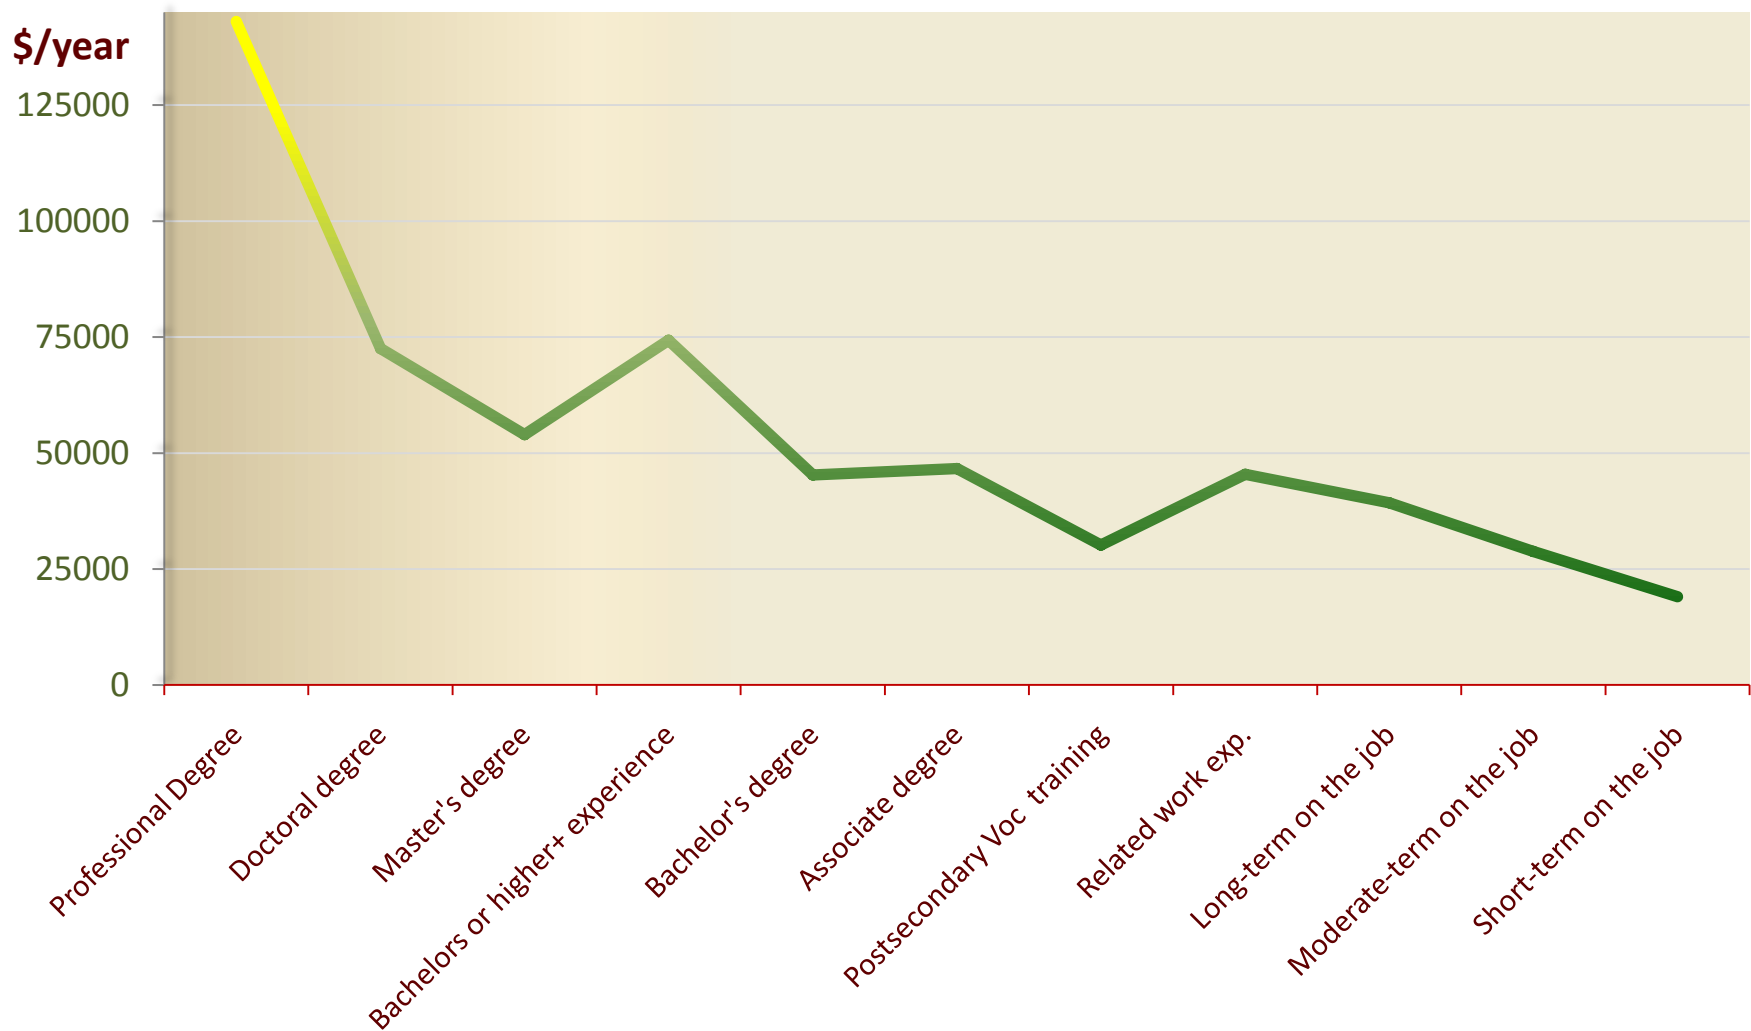

Golden Triangle Average Wages by Education/Training/Job Experience

Source: Texas Workforce Commission report, with calculations by the Southeast Texas P-16 Council